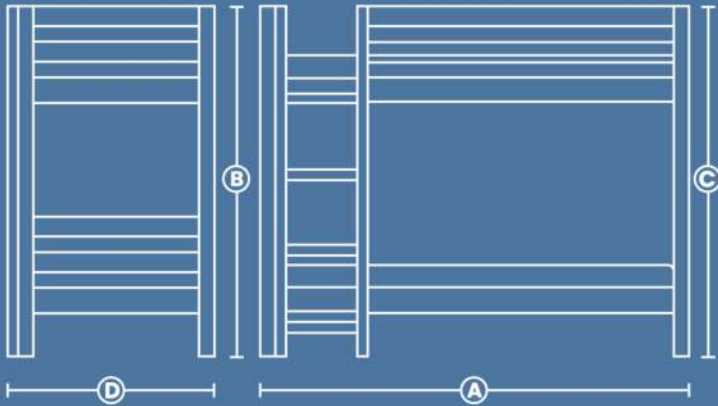

BUNK BED (page 20)

Superb quality bunk beds that can be split and used as two single beds.

Beds are manufactured from solid wood timber with thick slatted bases.

Bunk bed ladder is universal so can be assembled on both left and right side of the bed.

Available in 2' 6", 3' 0", 4' 0" and 4' 6".

COLOUR & FABRIC SWATCHES

THE OAK COLLECTION

FABRIC OPTIONS

FOR THE MONACO & MODENA

THE PINE COLLECTION

STAIN FINISHES

PAINT FINISHES

All images are for illustration purposes only. Due to the nature of natural timbers product colours may vary.

CONTACT

194-198 Barr Street
Birmingham
B19 3AE

sales@windsorbedframes.co.uk

0121 551 7179