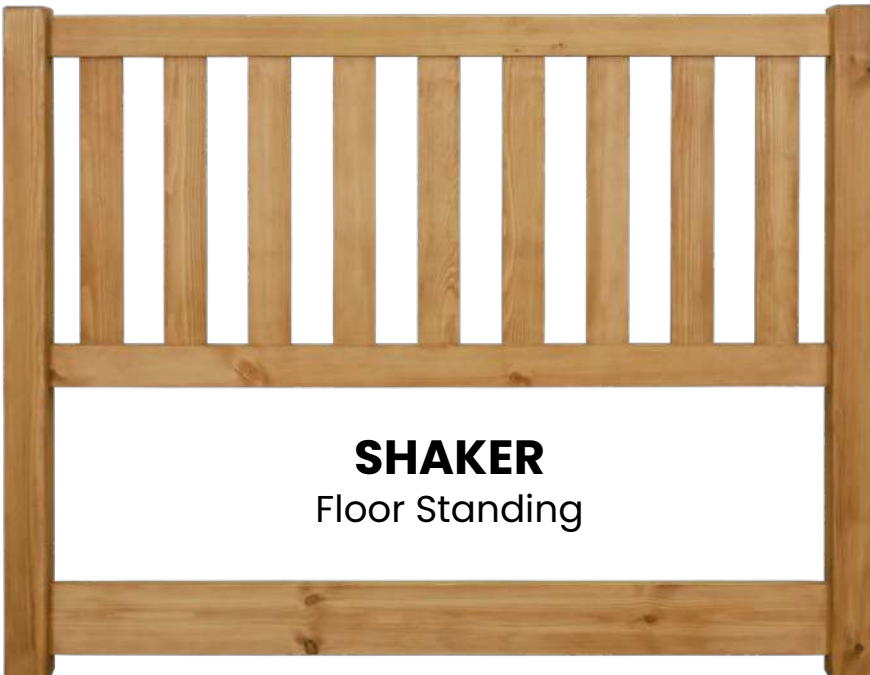

BRITISH MADE
SOLID PINE BEDFRAMES

IMPERIAL
Rail End

BRITISH MADE
SOLID PINE BEDFRAMES

YORK
Rail End

Available in High Foot End
and Low Foot End

BRITISH MADE
SOLID PINE BEDFRAMES

WINDSOR

Rail End

Available in High Foot End
and Low Foot End

BRITISH MADE
SOLID PINE BEDFRAMES

DUCHESS

Low Foot End

Available in High Foot End

DUCHESS

CHELSEA
Floor Standing

SHAKER
Floor Standing